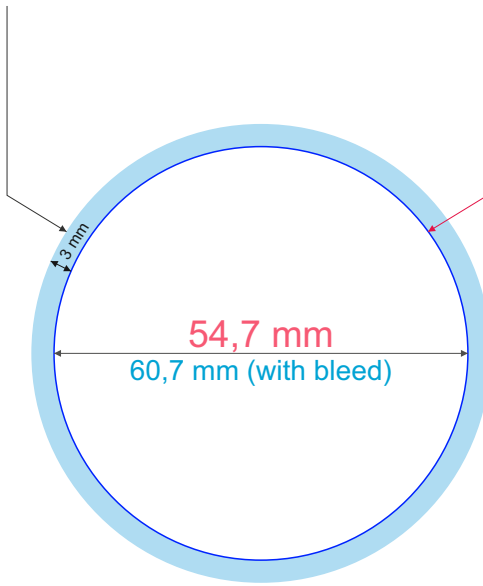

Queue Post Branded TEMPLATE

Magnetic Foil

Queue Post Branded TEMPLATE

3 mm bleed

cut line

Monomeric Foil