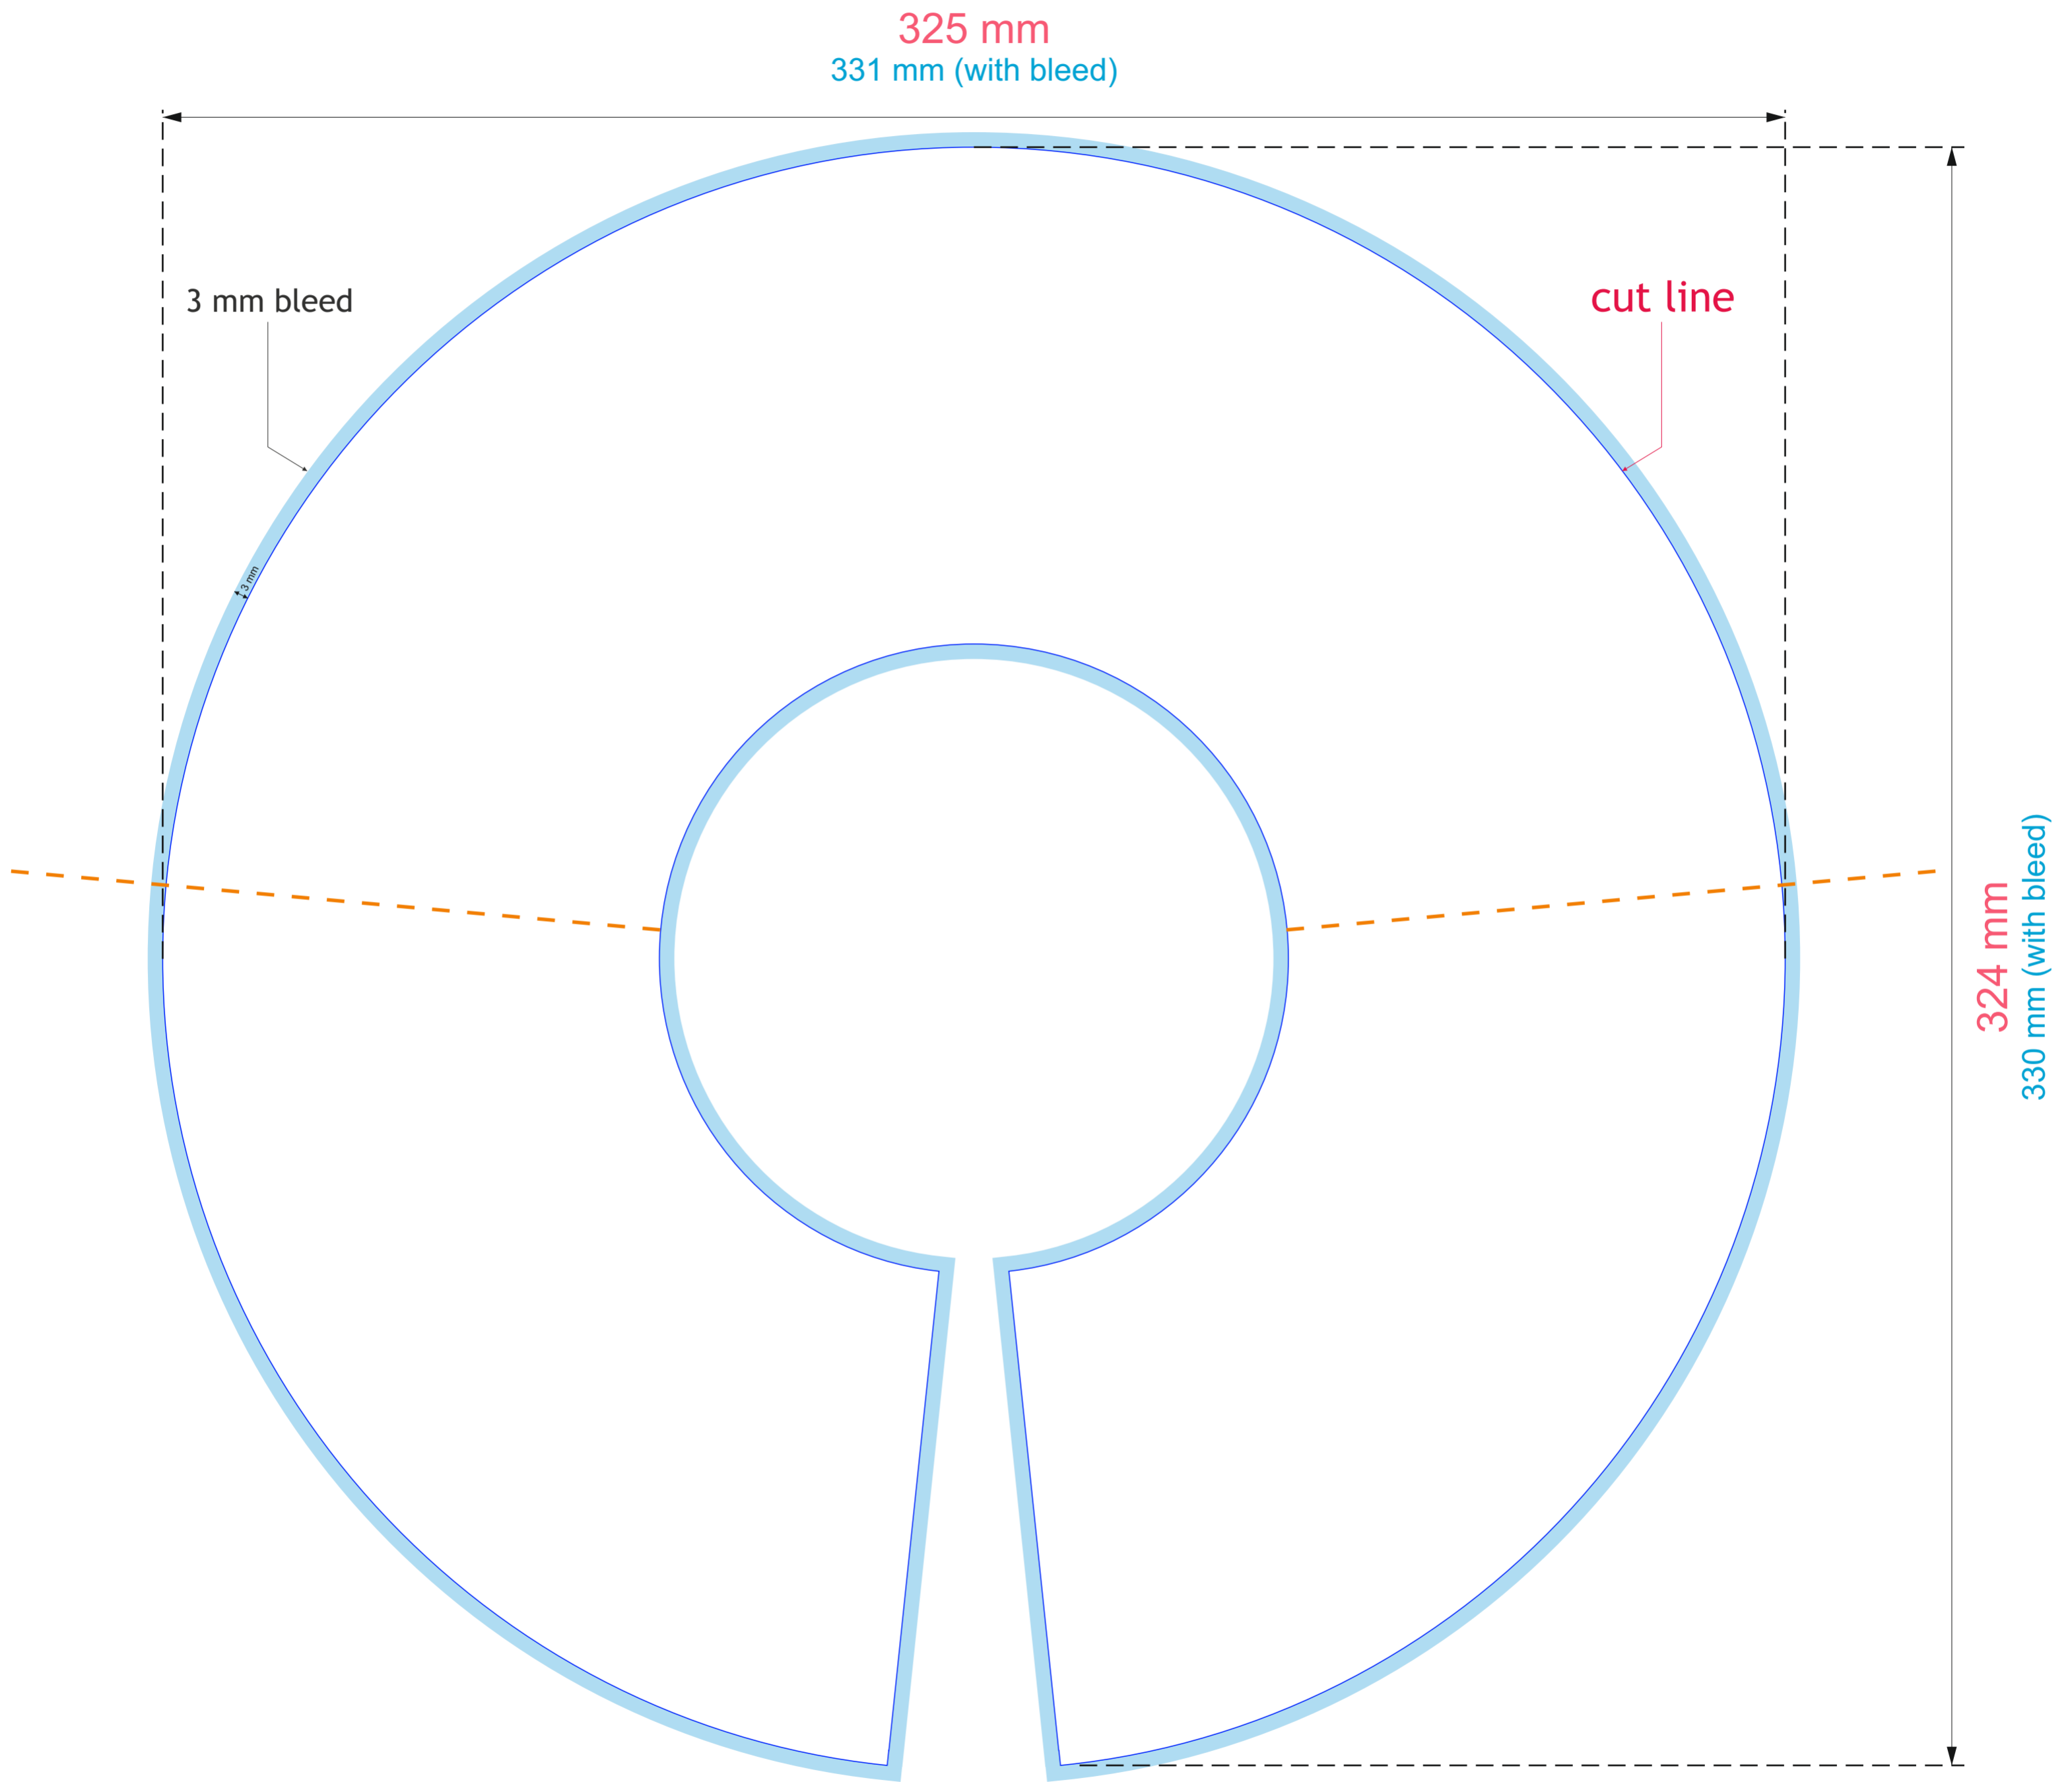

Queue Post Branded TEMPLATE

Magnetic Foil

Queue Post Branded TEMPLATE

3 mm bleed

cut line

Monomeric Foil